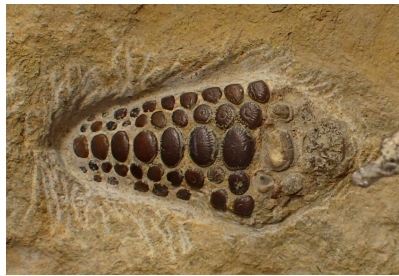

Welcome to the
Peterborough Geological and Palaeontological Group

Flag Fen Archaeology Park

Saturday 20th November 2021 - 10am - 4pm

The Droveaway, Northey Road, Peterborough PE6 7QJ

Meet our members, see some of the fossils we have collected over the years and the stories of ancient life they tell.

There will be brief talks during the day about the many different interests of group members.

Bring along your own fossil finds. We may be able to tell you what they are and the insight they give into the history of life on earth.

See how we look after the fossils we find to clean and preserve them

Learn about the methods we use when collecting important fossils to enhance their scientific value.

Find out how the scientific investigation of fossils is carried out, and the meticulous detective work which unlocks the history and ecology of the world they lived in.