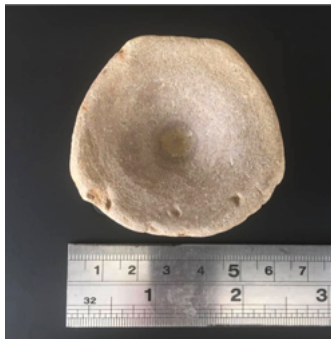

Welcome to the
Peterborough Geological and Palaeontological Group

Flag Fen Archaeology Park

Saturday 20th November 2021 - 10am - 4pm

The Droveaway, Northey Road, Peterborough PE6 7QJ

Meet our members, see some of the fossils we have collected over the years and the stories of ancient life they tell.

There will be brief talks during the day about the many different interests of group members.

Bring along your own fossil finds. We may be able to tell you what they are and the insight they give into the history of life on earth.